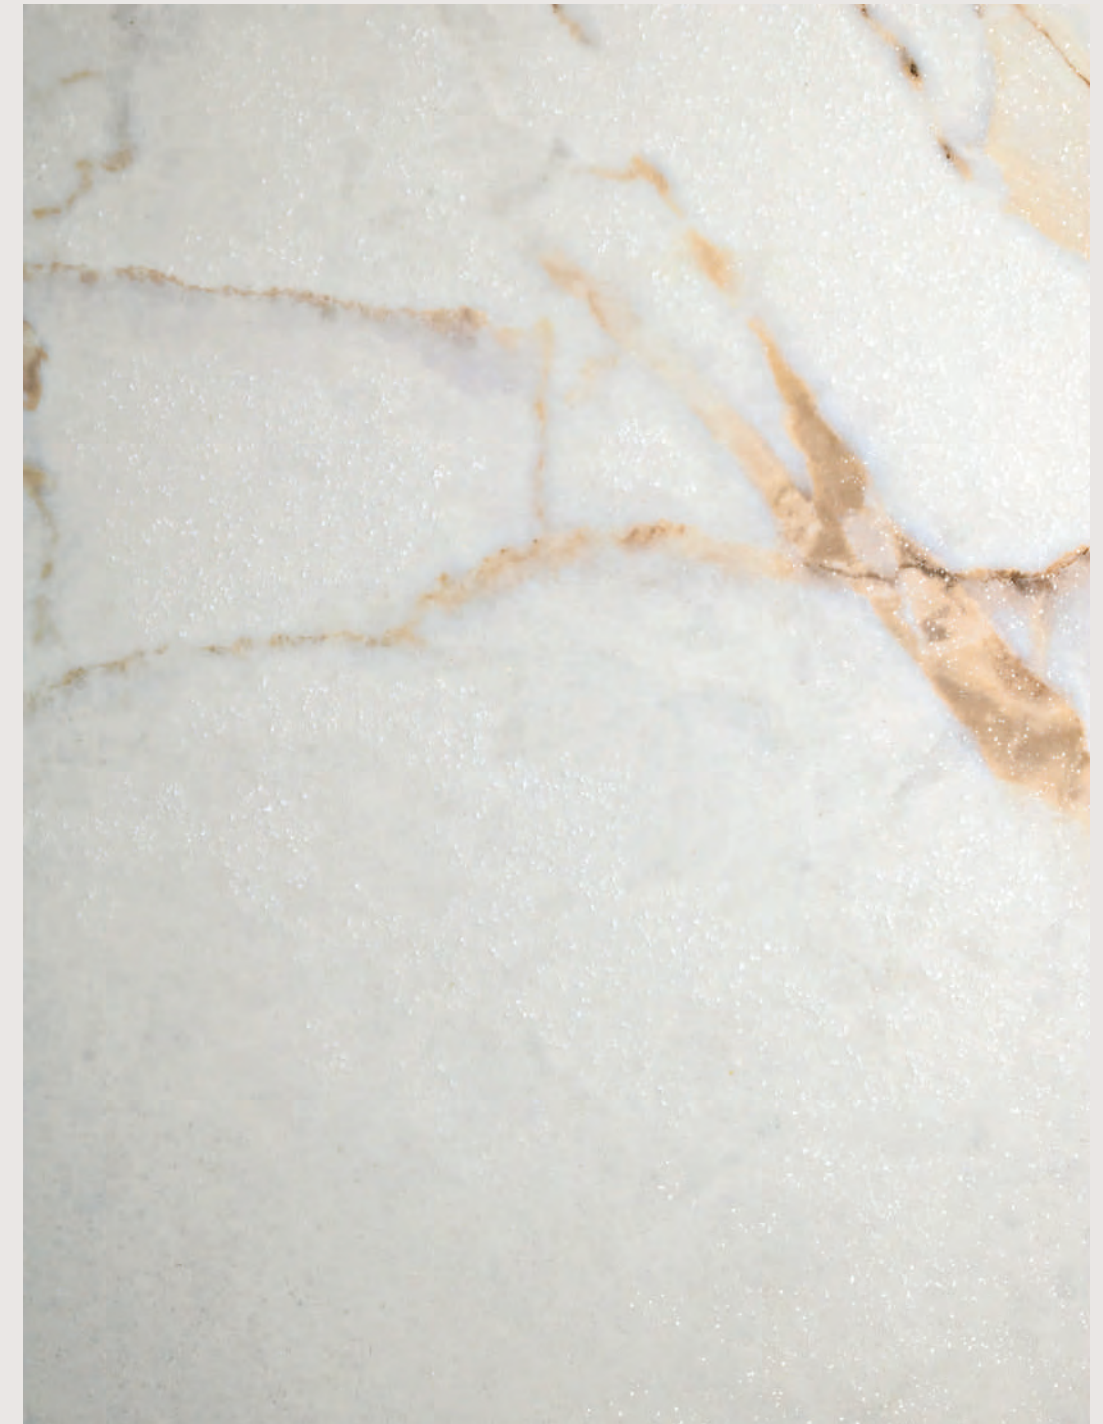

☉ DAHLIA WHITE SP/100X180/R

DAHLIA WHITE SP/100X275/R

DAHLIA WHITE DECOR SP/33,3x100/R

LINEN DESERT AS/75,5x151/C/R

		Porcelain Porcelánico			White body Pasta blanca			
		100x275 cm 40x109 "	100x180 cm 40x71 "	100x100 cm 40x40 "	75,5x151 cm 30x60 "	60x120 cm 24x48 "	33,3x100 cm 13x40 "	33,3x100 cm 13x40 " DECOR
Thickness Espesor		6 mm	8 mm		9 mm		10,5 mm	13,5 mm
Patterns Gráficas		10	15	21	21	24	26	26
 <b>WHITE</b>	Premium Polished Shimmer (PS)	39497 M117	-	-	-	-	-	-
	Shaped (SP)	39496 M100	39499 M94	39498 M93	-	-	39500 M96	39501 M97
	Polished (EP)	-	-	-	39494 M58	39493 M40	-	-
	Natural (NT)	-	-	-	39495 M103	39492 M101	-	-